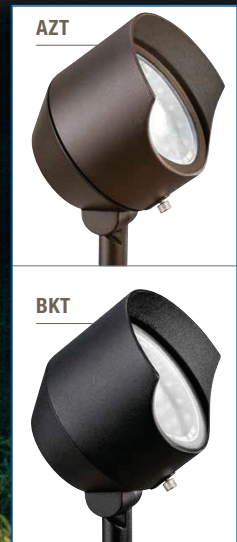

WIDE ACCENT

Larger (4½" diameter) for up or down wider light spread along walls, shrubs, and trees.

15381 AZT – Textured Architectural Bronze, Aluminum
15381 AZT 6 – Same as 15381AZT. Bulk packed in 6 (unbreakable master)
15381 BBR – Bronzed Brass, Brass
15381 BKT – Textured Black, Aluminum

Cast Aluminum or Cast Brass. Heat resistant flat glass lens is fully sealed.

12V Incandescent bi-pin, high temperature porcelain socket 

Lamp not supplied unless noted

Power usage at 12V AC input
VA MAX:
75-W(VA) MR-16
see page 161

4W (18000-18011) see page 159
Compares to 20W Halogen

6W (18012-18020) see page 159
Compares to 35W Halogen

35" of usable #18-2, SPT-1-W leads. Cable connector supplied

8" In-ground stake

WT381

**EASILY CONVERTED
TO LED WITH THE
APPROPRIATE BULB**