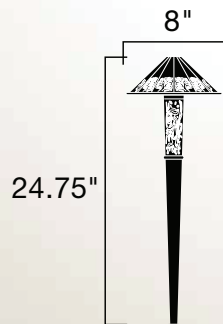

# ANSLEY SQUARE

Pierced brass dome and stem and verdigris finish for stylish path lighting.

15347 VGB - Verdigris with Aged Brass

Brass

12V S8 wedge base socket 

24.2-W(VA) 3156K (15598 CLR)  
Krypton light source  
Power usage at 12V AC input  
VA MAX: 24.4-W(VA)

18.5-W(VA) 3155K (15599 CLR)

2W (18036-18038) see page 159  
Compares up to 18.5W Krypton

32" of usable #18-2, SPT-1-W leads  
Cable connector supplied

8" In-ground stake

15601 - Surface Mounting Flange  
15607 - Surface Mounting Bracket

U.S. Patent Pending

Distance from Light 0' 1' 2' 3' 4' 5' 6' 7' 8'

Footcandles 2.7 1.1 .3 .2 - - - - -

VGB

**EASILY CONVERTED  
TO LED WITH THE  
APPROPRIATE BULB**

**WT347**