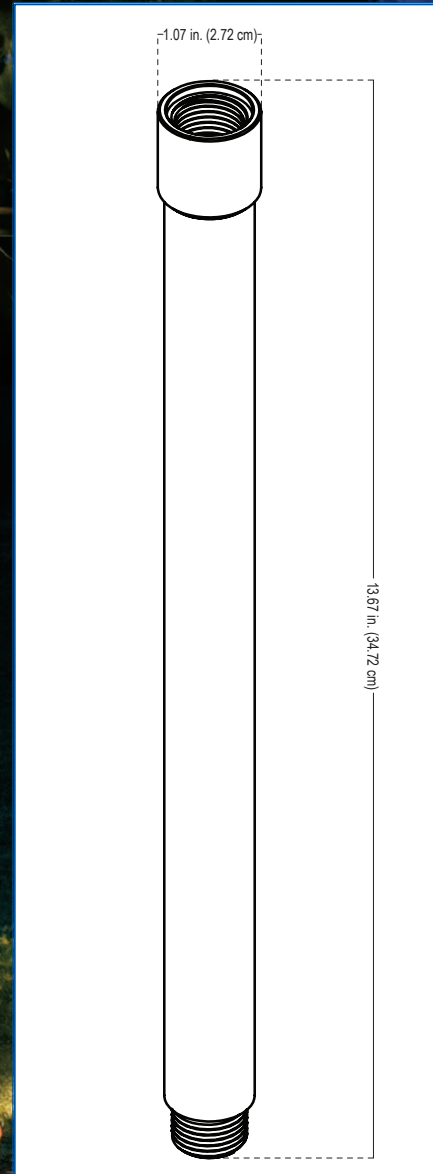

BRASS 12" RISER

LandLight
Enhance The Night

WTRISER12

Specifications/Features:

- Brass Stem, aged brass finish
- Female threaded top sized to fit ALLIANCE fixtures
- Male threaded bottom to fit ALLIANCE ground stakes
- Lifetime warranty on fixture housing